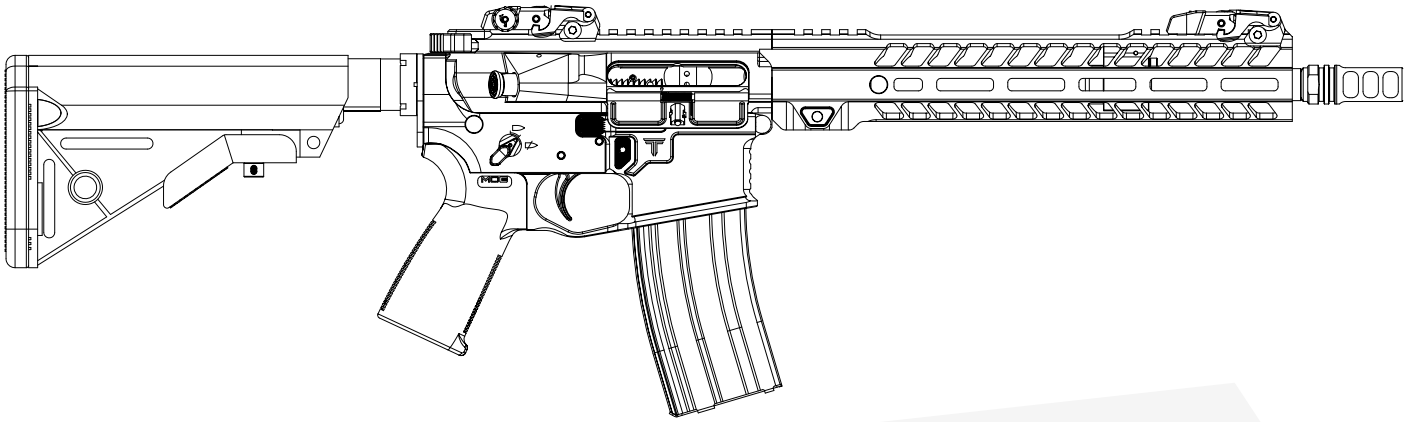

TINCKARMS

Tinck Arms semi-automatic carbine ARX15-FA

The ARX15-FA, is the perfect choice for the range. No matter if the more static precision disciplines or dynamic shooting is your preference, the ARX15-FA is the perfect gun for you. Beyond quality and aesthetics, the Model ARX15-FA features fully ambidextrous controls, adding much-needed utility for both left and right handed shooters.

Article no.:	ARX15-FA
Caliber:	5.56 x 45 mm / .223 Rem., .300AAC
System:	Locked rotating bolt DI operated rifle
Operation:	Semi automatic
Length min. / max.:	660mm / 970mm
Width:	56mm (incl. Charging handle, total 70mm)
Height:	220mm (incl. 30 round magazine)
Barrel Length:	8.5", 10.5", 12.5", 14.5", 16" (on request)
Twist Rate:	1:7" (1:9")
Weight:	3,1kg (incl. 30 round magazin)
Primary Sighting System:	None
Secondary Sighting System:	Flip up emergency sight
Sight Length:	330mm, 370mm, 450mm
Suppressor Connector:	Thread ½" – 28 Integrated in muzzle brake
Muzzle Attachment:	3 chamber muzzle brake, flash hider
NAR Rails:	1+3 M-LOK
Charging Handle:	Non reciprocating
Handling:	Ambidextrous
Magazines:	10 or 30 rounds polymer magazines
Shoulder Stock:	Ar-15 buffer tube stock
Also Included:	One 10 (30) round magazine, manual
Lower & Upper Material:	Billet from aluminium grade 7075